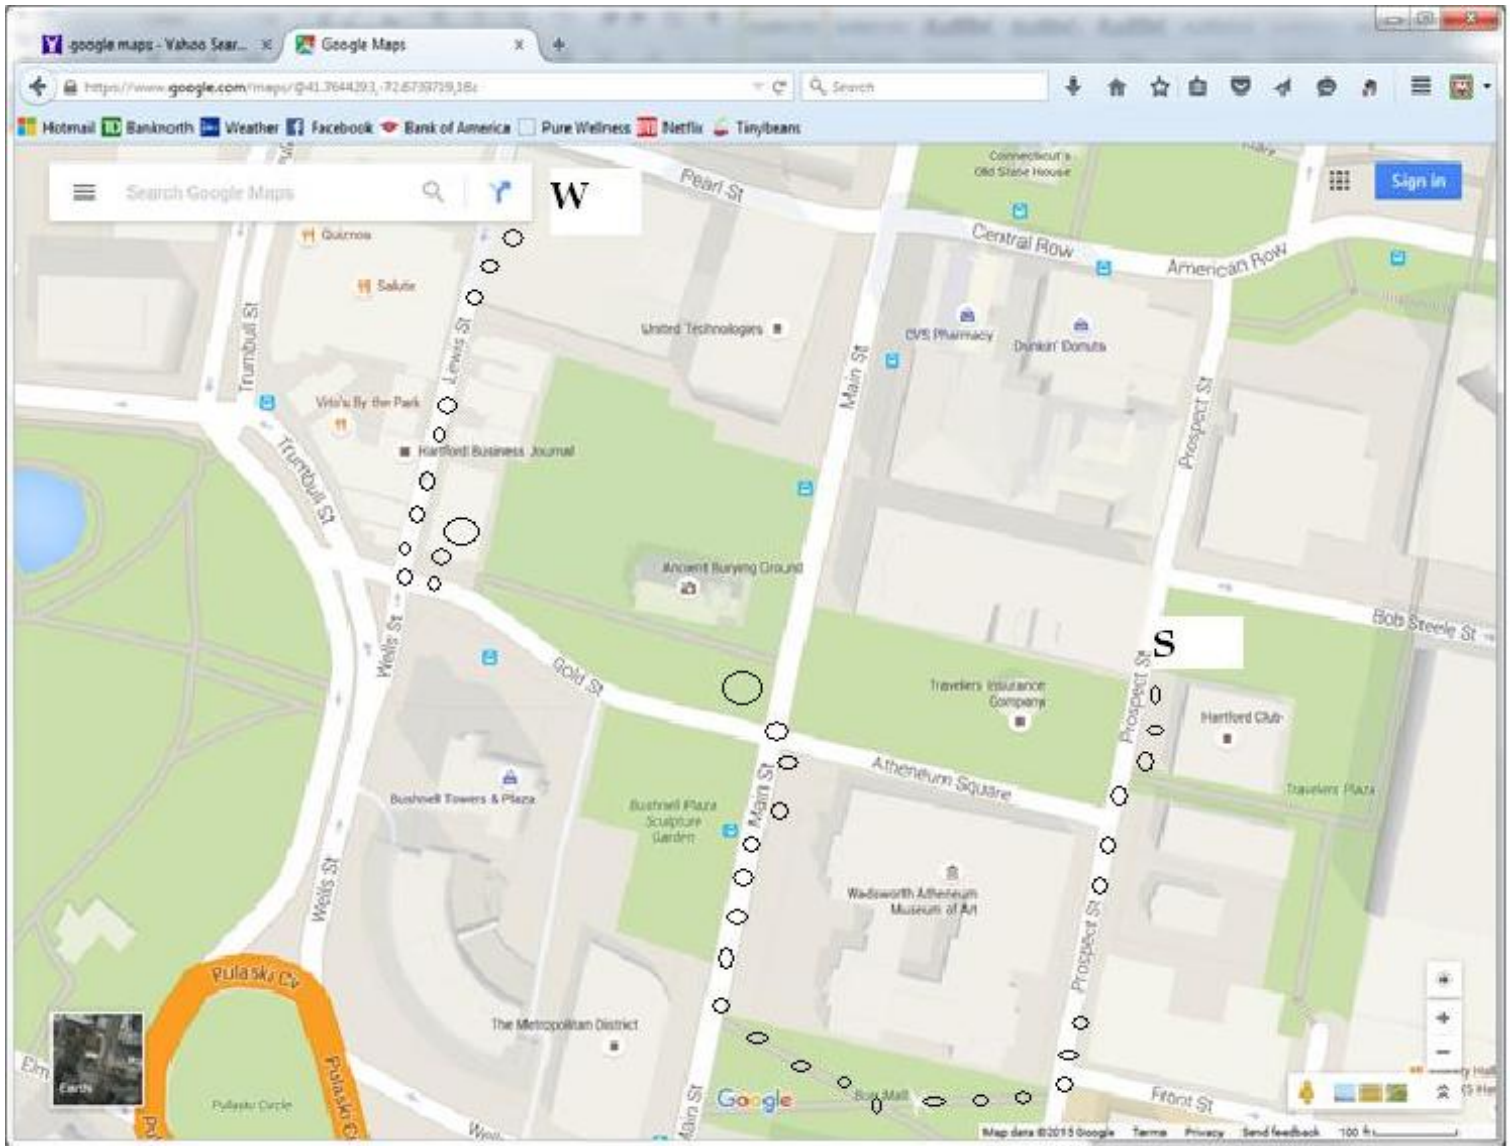

Center Church Parking Options

S Sundays: Travelers Plaza Garage. Enter at the ramp on Prospect Street between the architect's office and the Hartford Club. Press the intercom button marked "Travelers Employees and Visitors" and tell the guard you are parking for Center Church. When the gate opens, drive down the ramp to the parking area. Stairs to the right of the ramp take you up to the Plaza. Walk through Burr Mall to Main Street and to the Meeting House. Re-enter garage down the same stairway.

W Weekdays after 5 pm. Financial Plaza Garage. Enter on Pearl Street. Walk to the Church House via Lewis Street or Main Street. Ticket must be validated with the stamp at the Church House or Meeting House.